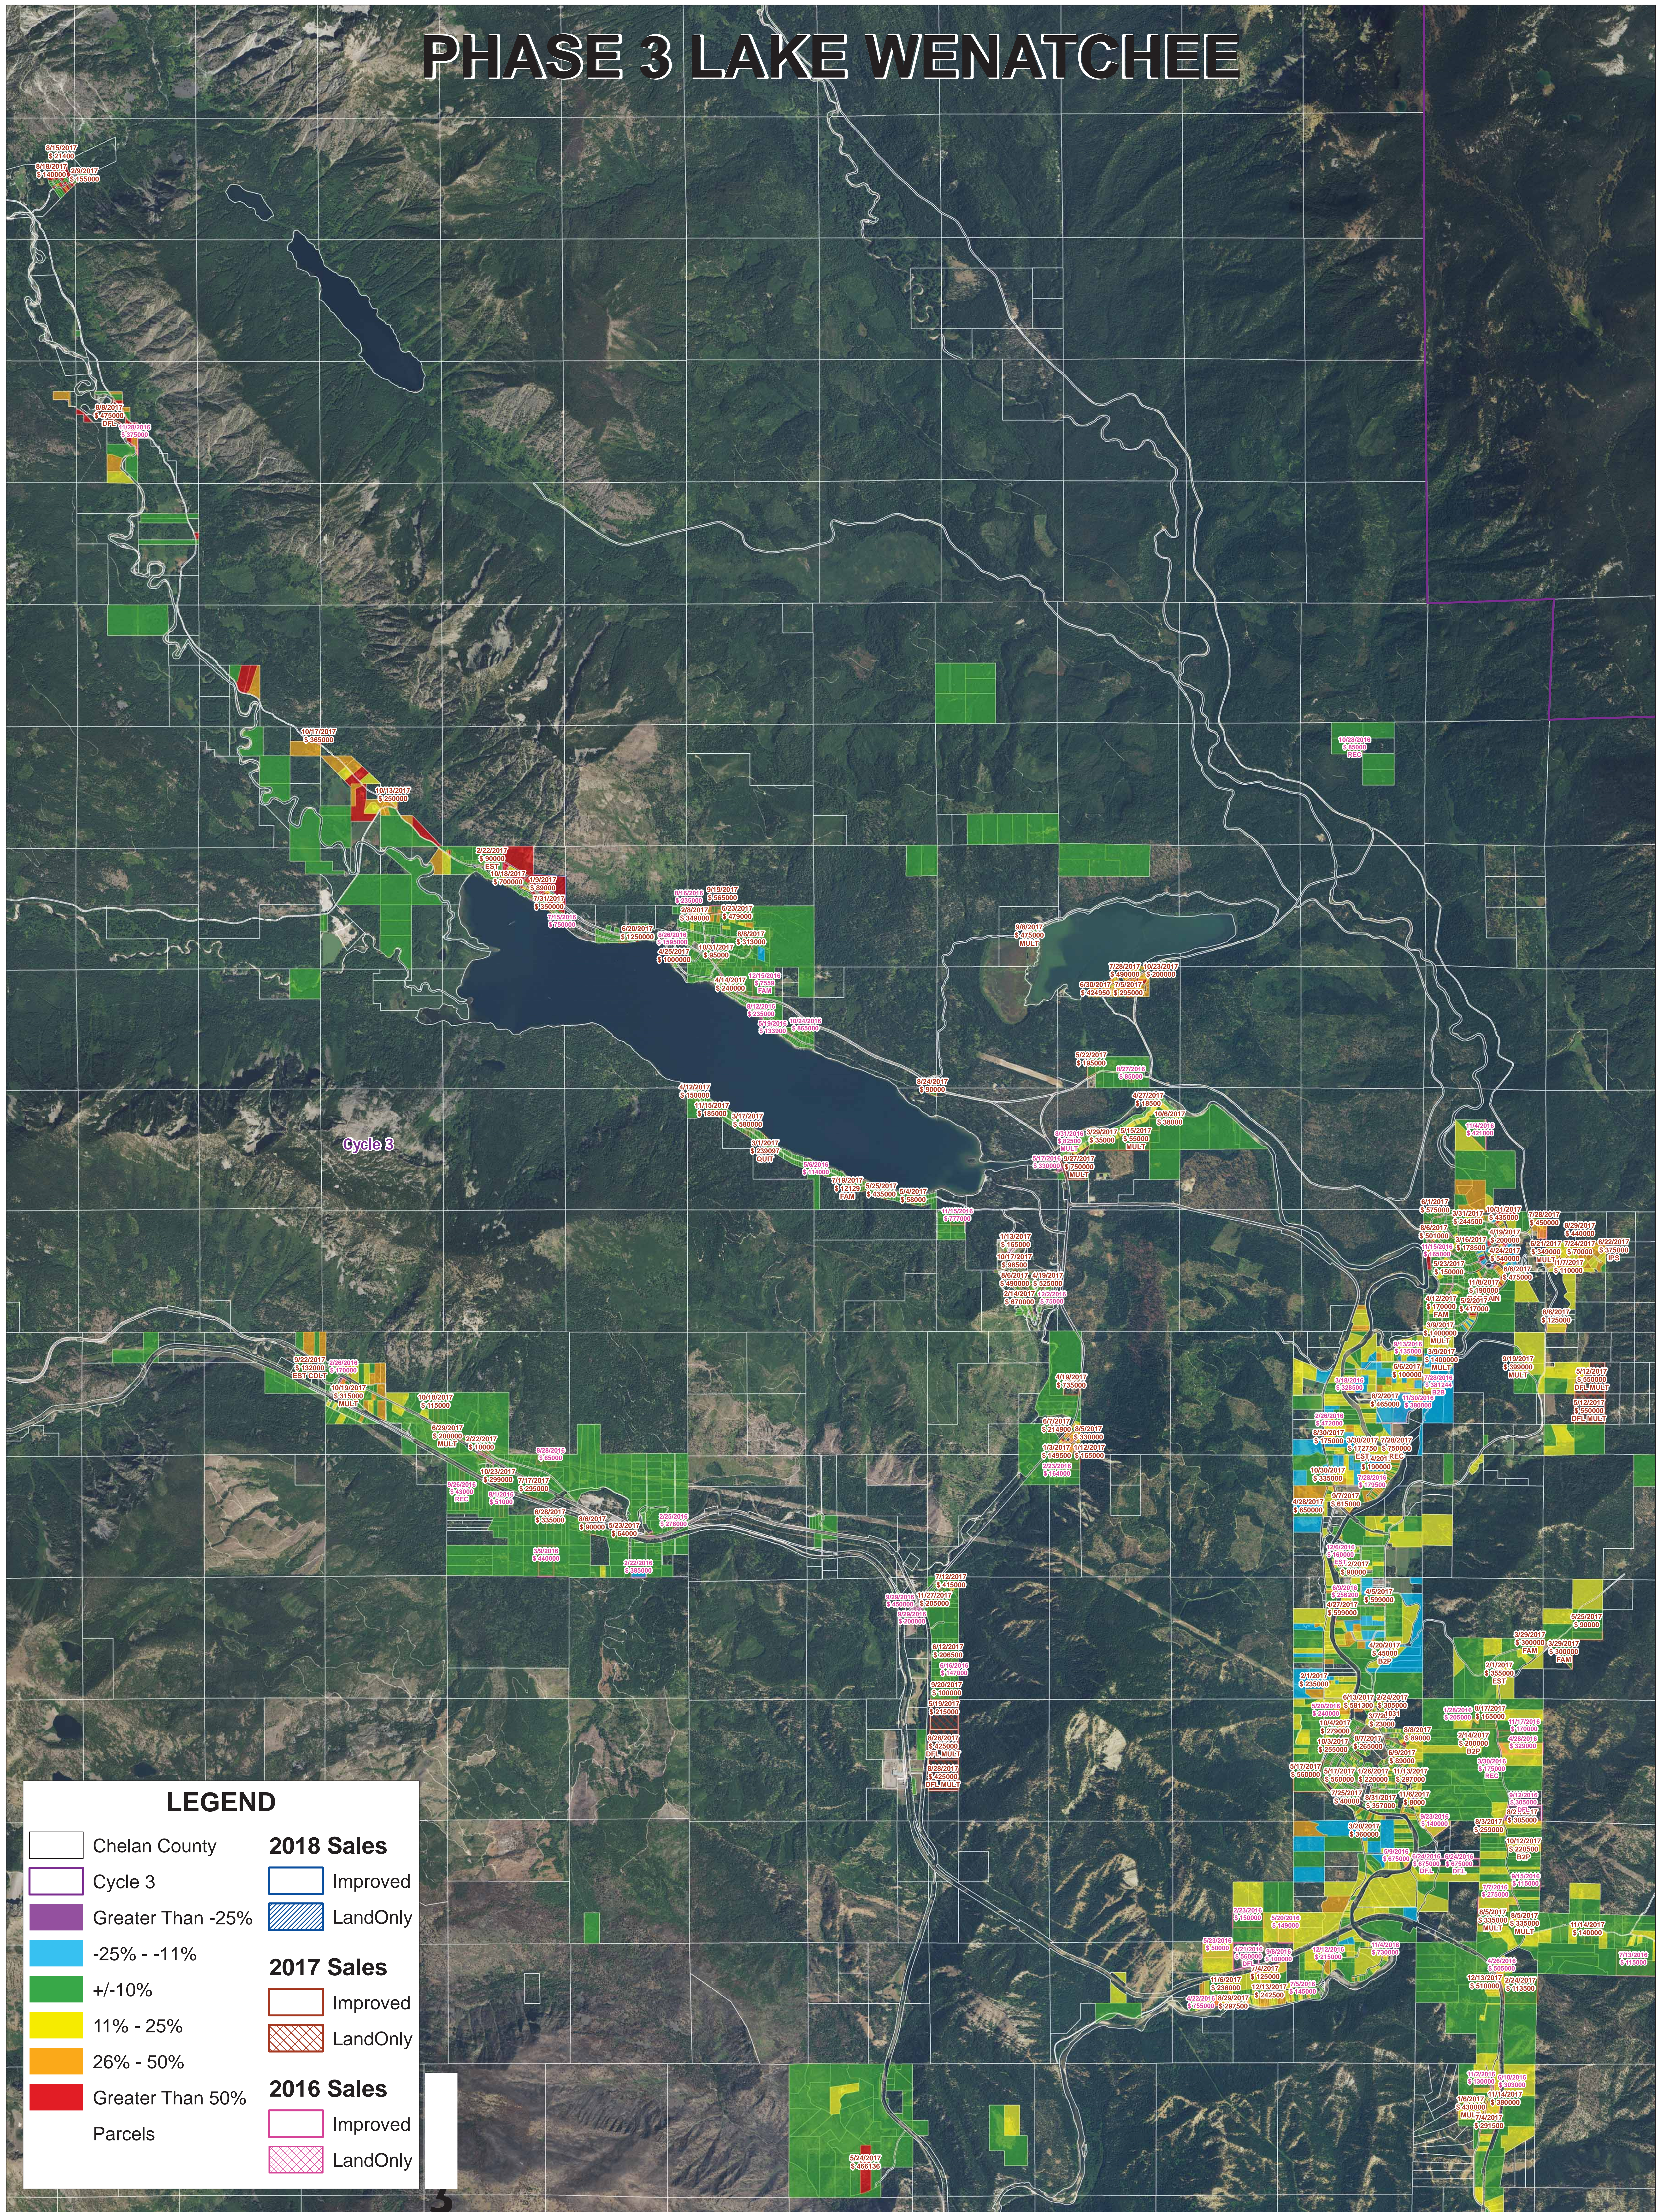

# PHASE 3 LAKE WENATCHEE

Cycle 3

**LEGEND**

	Chelan County		2018 Sales Improved
	Cycle 3		2018 Sales LandOnly
	Greater Than -25%		2017 Sales Improved
	-25% - -11%		2017 Sales LandOnly
	+/-10%		2016 Sales Improved
	11% - 25%		2016 Sales LandOnly
	26% - 50%		
	Greater Than 50%		
	Parcels		